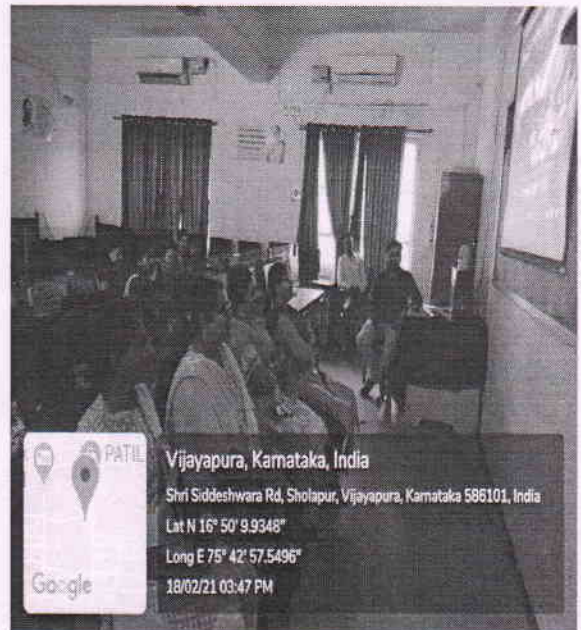

Vijayapura, Karnataka, India

Shri Siddeshwara Rd, Sholapur, Vijayapura, Karnataka 586101, India

Lat N 16° 50' 9.9348"

Long E 75° 42' 57.5496"

18/02/21 03:47 PM

Google