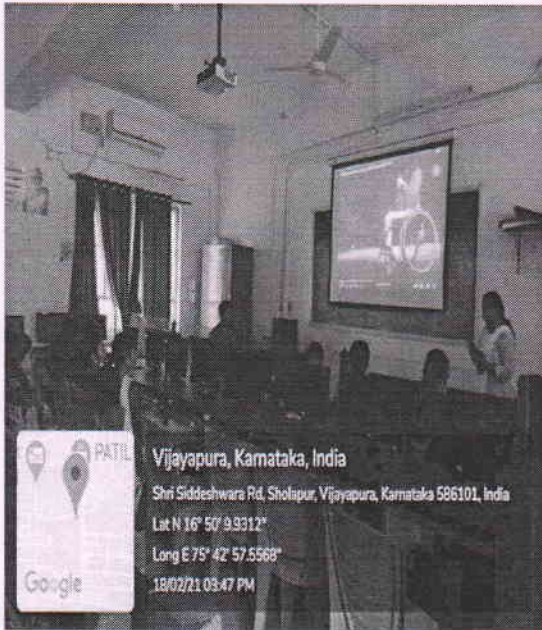

M.Com Programme

Date: 18 February 2021

Time: 3:15 am to 3: 30 am.

**Name of the Activity: - TED TALK on “Motivational Speech by A
Handicapped Women”**

No. of students attended-20Class-M.Com Ist and IIIrd semester

Report on TED TALK

Under IQAC Initiative the Department of M.Com Programme Organized a Ted Talk on Success story of **muniba Mazari** . She born on March 1987 also known as Iron lady of Pakistan .She is a activists , anchor artists , Model singer and motivational speaker.

Dr.S.J.Pawar Principal , Dr.R.M.Mirdhe IQAC co-ordinator along with 10 staff and 20 students of M.Com I III &BCA III and V semester attended the Ted- Talk.

Vijayapura, Karnataka, India

Shri Siddeshwara Rd, Sholapur, Vijayapura, Karnataka 586101, India