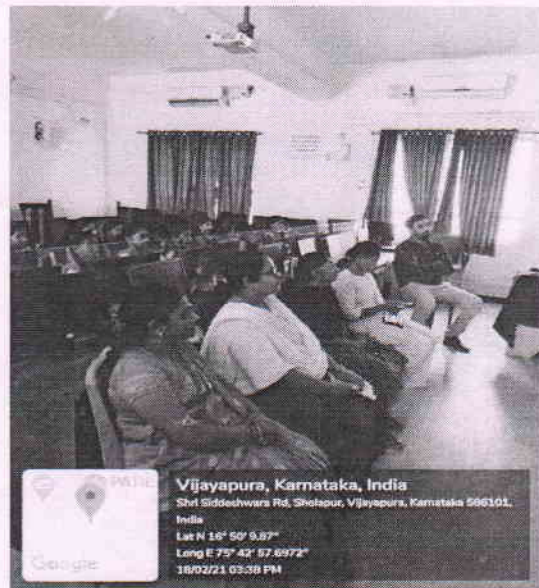

Vijayapura, Karnataka, India
Shri Siddeshwara Rd, Sholapur, Vijayapura, Karnataka 586101, India
Lat N 16° 50' 9.97"
Long E 75° 42' 57.6972"
18/02/21 03:38 PM