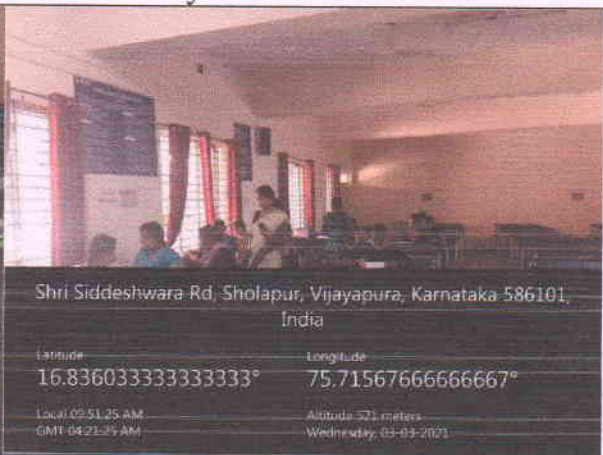

**BLDE Association's**  
**Smt. Bangaramma Sajjan Arts, Commerce & Science College**  
**for Women, Vijayapur – 586101**

**Internal Quality Assurance Cell**  
**Report on Art and Craft Competition 2021**

<b>Date of the Programme</b>	03-03-2021
<b>Title of the Programme</b>	Art and Craft Competition
<b>Programme Coordinator</b>	Smt. Shaila Rebagond
<b>No. of Participants</b>	17
<b>Programme Details</b>	IQAC Initiative, our college women's forum on account of celebration of international women's day on 3rd February-2021 conducted art and craft activity.